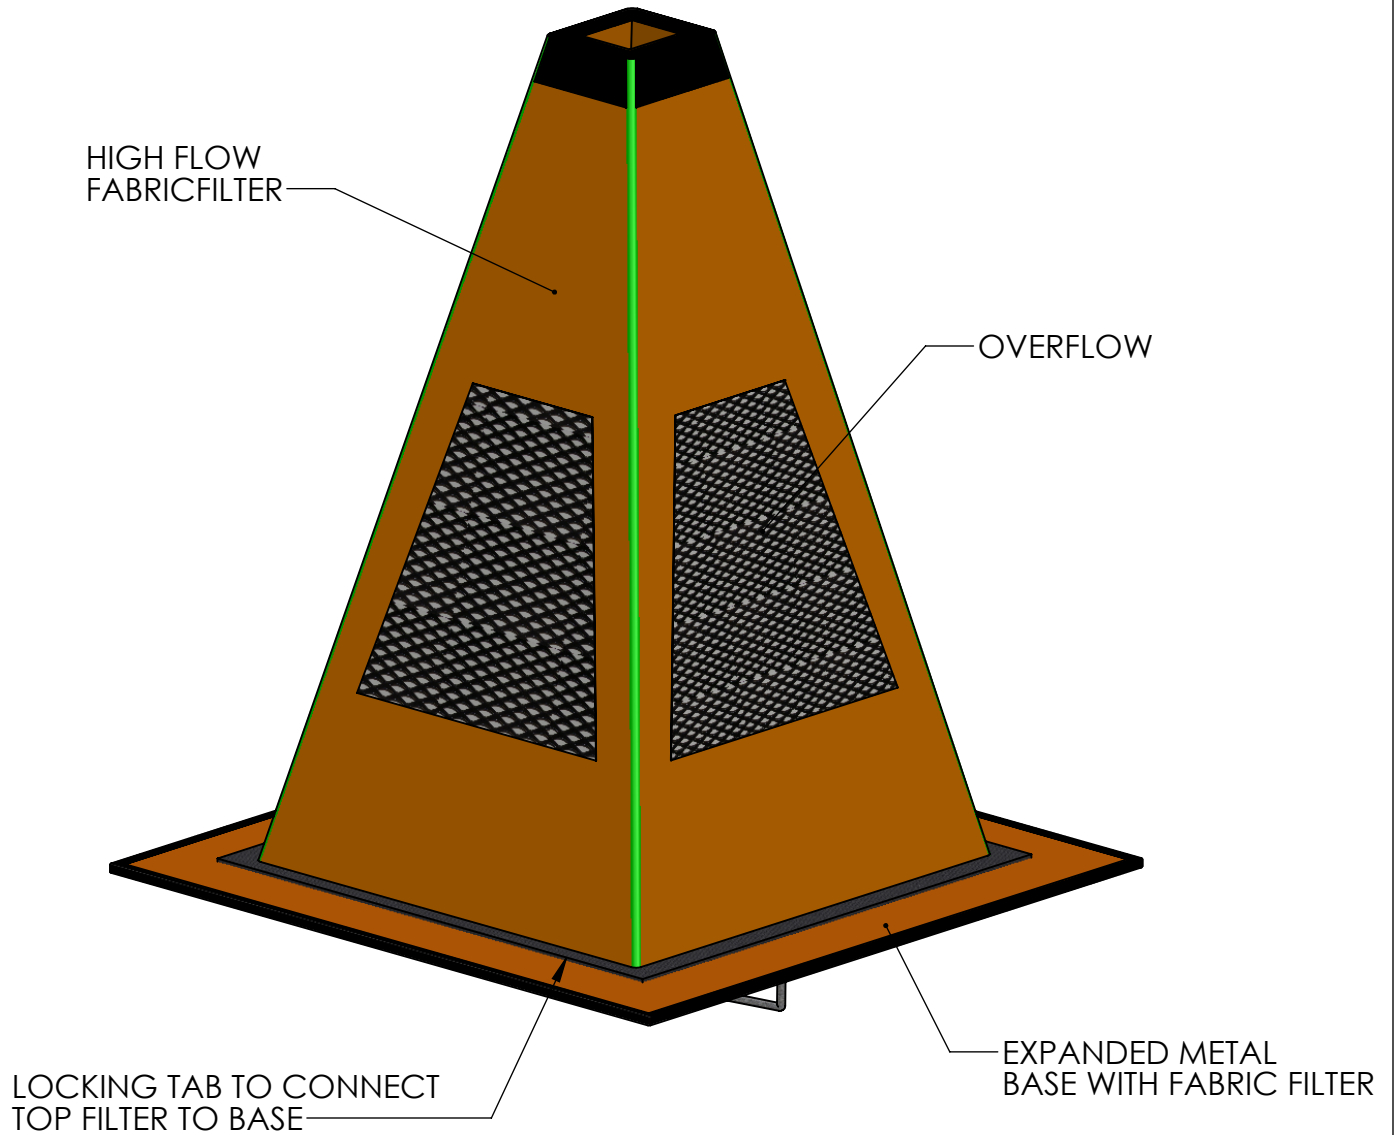

NOT SHOWN:  
J-HOOK FOR ATTACHMENT

PROPRIETARY AND CONFIDENTIAL THE INFORMATION CONTAINED IN THIS DRAWING IS THE SOLE PROPERTY OF ACF ENVIRONMENTAL. ANY REPRODUCTION IN PART OR AS A WHOLE WITHOUT THE WRITTEN PERMISSION OF ACF ENVIRONMENTAL IS PROHIBITED.			STANDARD SIZES: PYMID2436: To fit 2' x 3' grate PYMID2448: To fit 2' x 4' grate PYMID3030: To fit 30" x 30" grate PYMID3636: To fit 3' x 3' grate PYMID4848: To fit 4' x 4' grate	NAME	DATE	<b>ACF GRATE PYRAMID</b>	
				DRAWN	ADB		7/21/15
				REVISED.			12/15/15
				ENG APPR.			
				MFG APPR.			
				Q.A.			
			MATERIAL			SIZE	
			FINISH			A	
	NEXT ASSY	USED ON		DWG. NO.		REV.	
	APPLICATION					SHEET 1 OF 1	